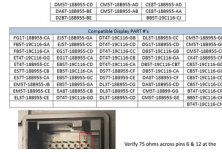

Ford 4" MULTI-CAM V2

Price: **$549.00**

manufacturer
NAV-TV

SKU NTV-KIT609

weight
2.00 Lbs

market
USA, Rest of
World, Europe

UPC/EAN
00616909359370

The Ford 4" MULTI-CAM interfaces up to 5 cameras & 1 Auxiliary Video source to the OEM 4" media screen in select Ford vehicles. All connected cameras are activated through factory controls. Turn signal camera activation is speed adjustable via programming from a provided USB-Updater (via PC).

NOTE: Verify OEM 4" screen compatibility via model number AND termination resistance before ordering! (see image 4)

Connection Type: CAN data filtering

Plug & Play: No

Activation: Automatic (rear cam and side-cams) & wire triggers (force cams)

Video Inputs: 6 composite (rear cam, front cam, side cams, trailer cam, aux vid)

Video Outputs: None

Audio Inputs: None

Audio Outputs: None

Car Radio Versions

Ford 4" FULL COLOR Screen

Ford 4" MULTI-CAM V2 Compatibility Chart

Model	Year Range	Version	Radio	Notes
Ford/Edge	2011-2017	USA, Rest of World, Europe	Ford 4" FULL COLOR Screen	Verify compatibility (see image 4)
Ford/Expedition	2015-2016	USA, Rest of World, Europe	Ford 4" FULL COLOR Screen	Verify compatibility (see image 4)
Ford/Explorer	2011-2016	USA, Rest of World, Europe	Ford 4" FULL COLOR Screen	Verify compatibility (see image 4)
Ford/F-150	2013-2014	USA, Rest of World, Europe	Ford 4" FULL COLOR Screen	Verify compatibility (see image 4)
Ford/Flex	2013-2016	USA, Rest of World, Europe	Ford 4" FULL COLOR Screen	Verify compatibility (see image 4)