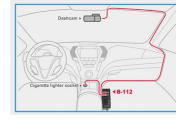

Blackvue Power Magic Battery Pack (B-112)

Price:
$159.00

manufacturer
NAV-TV

SKU NTV-KIT808

weight
1.80 Lbs

market
USA, Rest of
World, Europe

UPC/EAN
00088918600112